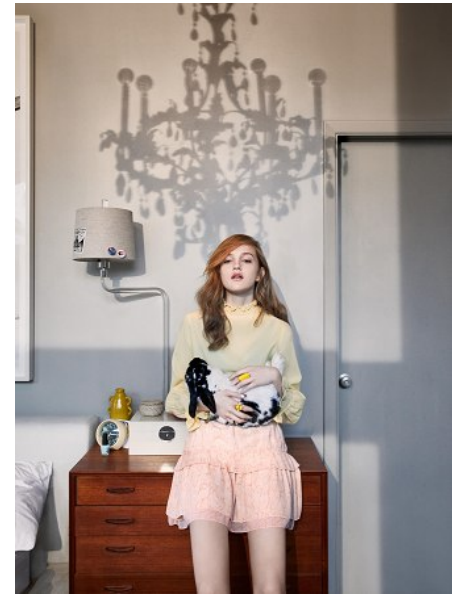

BRIGGS

Height 5'9" Bust 31" A Waist 23" Hips 34" Dress 2 US Shoe 8 US
Hair Strawberry Blonde Eyes Blue

AMAX
TALENT / CREATIVE

307 Wilburn Street Nashville TN 37207
Tel: 615.321.6202 | Email: info@amaxtalent.com