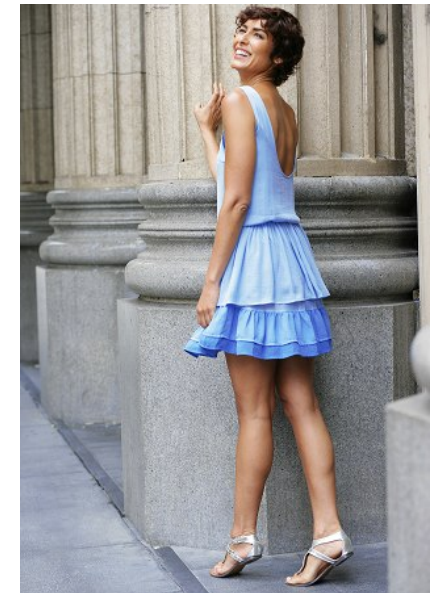

ELENI

Height 5'9" Bust 34" B Waist 24" Hips 36" Dress 4 US Shoe 9 US
Hair Brown Eyes Brown

AMAX
TALENT / CREATIVE

307 Wilburn Street Nashville TN 37207
Tel: 615.321.6202 | Email: info@amaxtalent.com