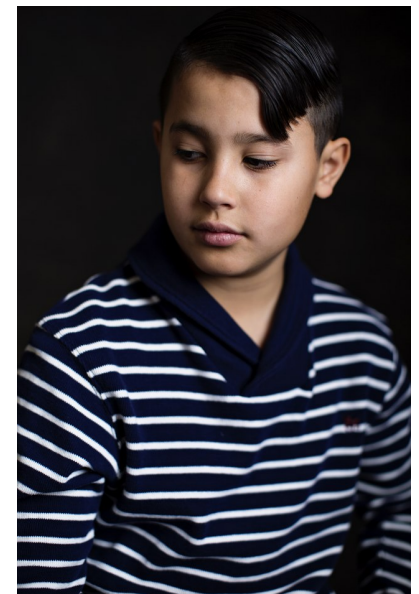

BILLY VEGA

Height 4'9" Shoe 6 US Size 12 Hair Brown Eyes Brown

AMAX
TALENT / CREATIVE

307 Wilburn Street Nashville TN 37207
Tel: 615.321.6202 | Email: info@amaxtalent.com