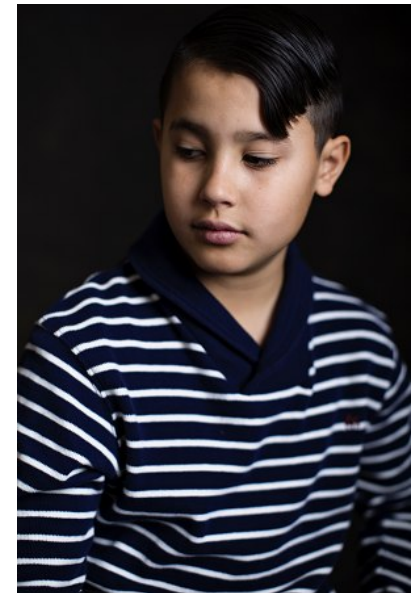

BILLY

Height 4'9" Shoe 6 US Size 12 Hair Brown Eyes Brown

AMAX
TALENT / CREATIVE

307 Wilburn Street Nashville TN 37207
Tel: 615.321.6202 | Email: info@amaxtalent.com